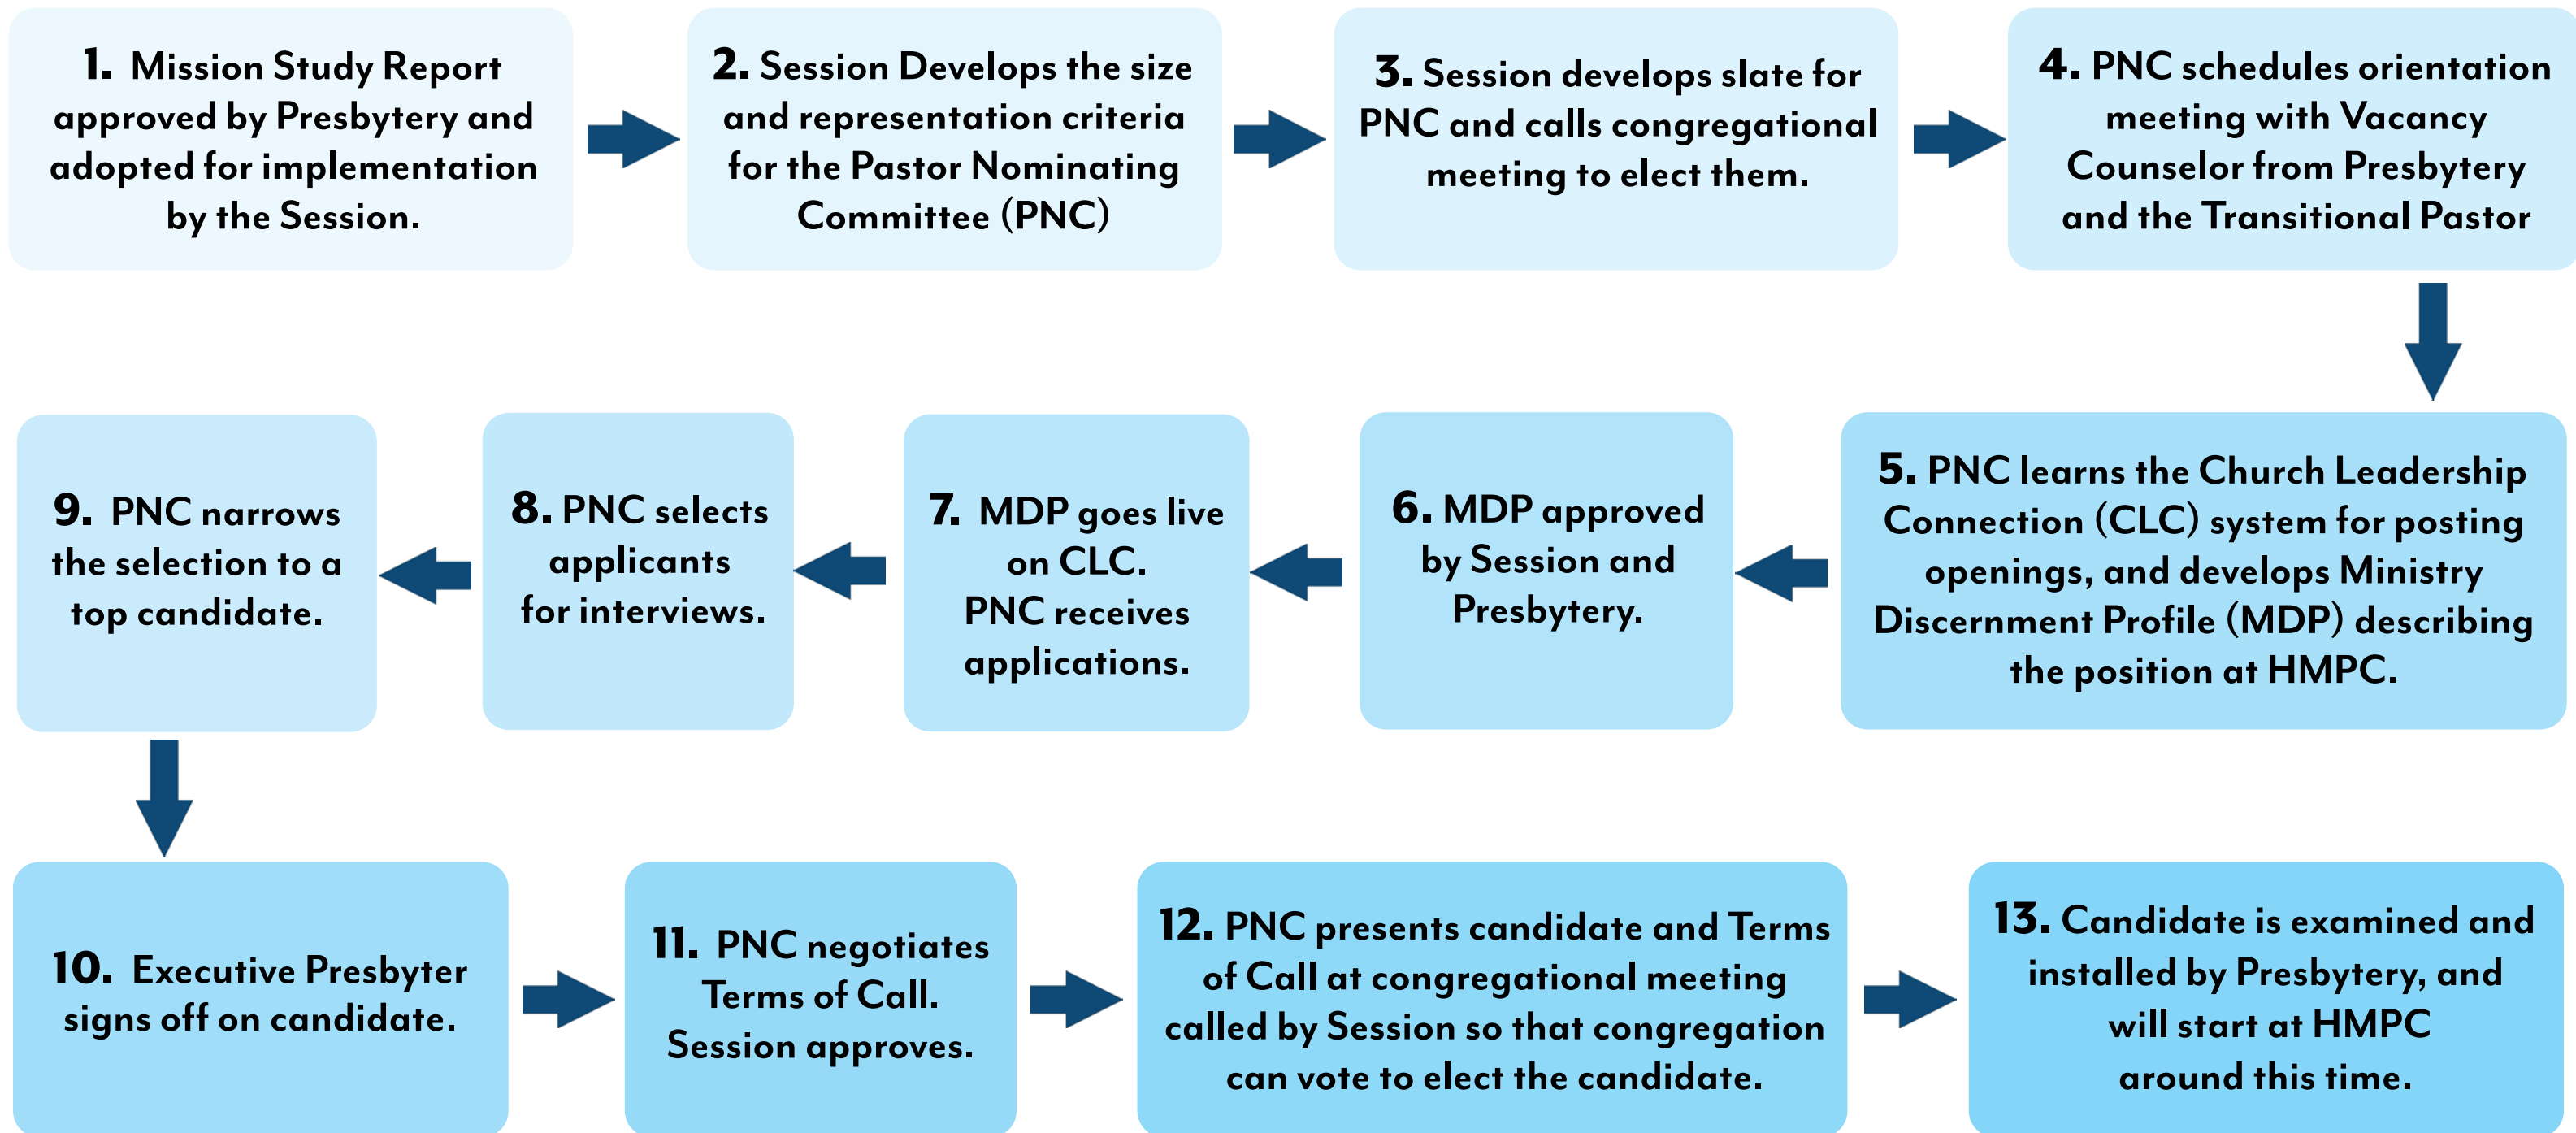

PASTOR SEARCH PROCESS

PNC = Pastor Nominating Committee

CLC = Church Leadership Connection

MDP = Ministry Discernment Profile